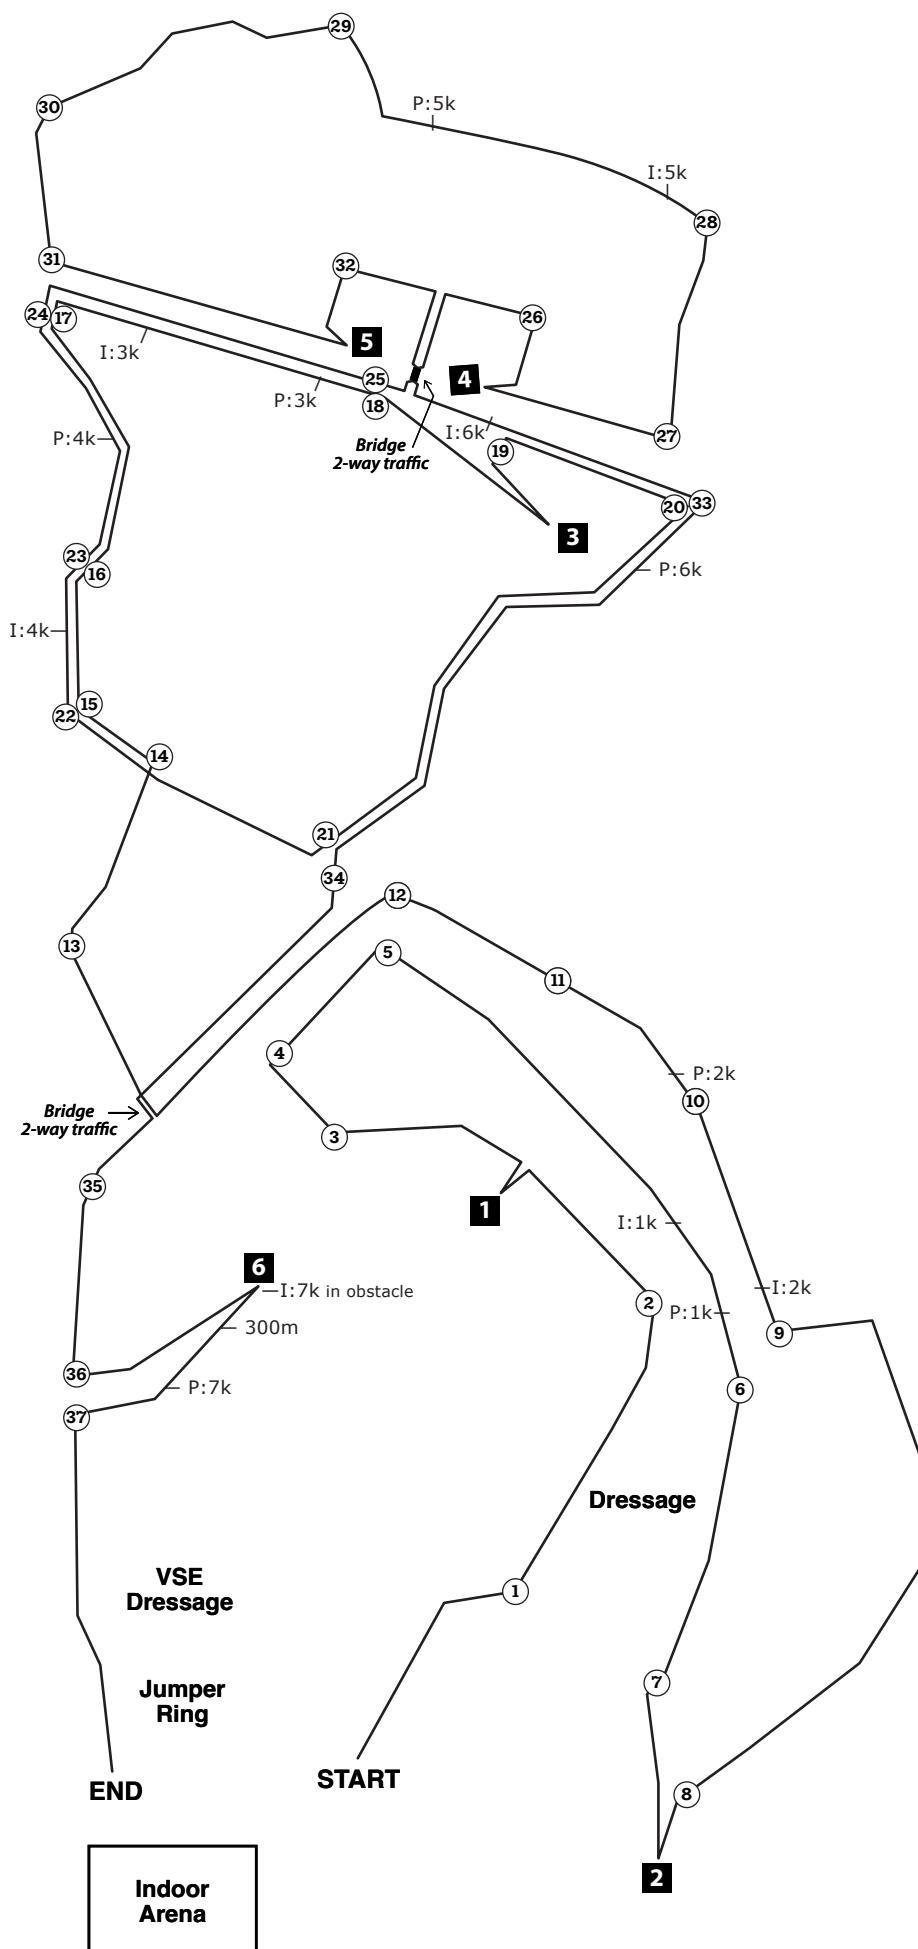

Marathon Course Preliminary/Intermediate

Preliminary and Intermediate

do the same course.

Prelim gates A, B, C, D.

Intermediate gates A, B, C, D, E

Compulsory Turning Flags

Start	Gate 21
Gate 1	Gate 22
Gate 2	I:4k
Obstacle 1	Gate 23
Gate 3	P:4k
Gate 4	Gate 24
Gate 5	Gate 25
I:1k	Gate 26
P:1k	Obstacle 4
Gate 6	Gate 27
Gate 7	Gate 28
Obstacle 2	I:5k
Gate 8	P:5k
Gate 9	Gate 29
I:2k	Gate 30
Gate 10	Gate 31
P:2k	Obstacle 5
Gate 11	Gate 32
Gate 12	I:6k
Gate 13	Gate 33
Gate 14	P:6k
Gate 15	Gate 34
Gate 16	Gate 35
Gate 17	Gate 36
I:3k	Obstacle 6/I:7K
P:3k	300m
Gate 18	P:7k
Obstacle 3	Gate 37
Gate 19	End
Gate 20	

Preliminary: 7.23k

Intermediate: 7.45k

Willow Draw DT & CT
Spring 2024