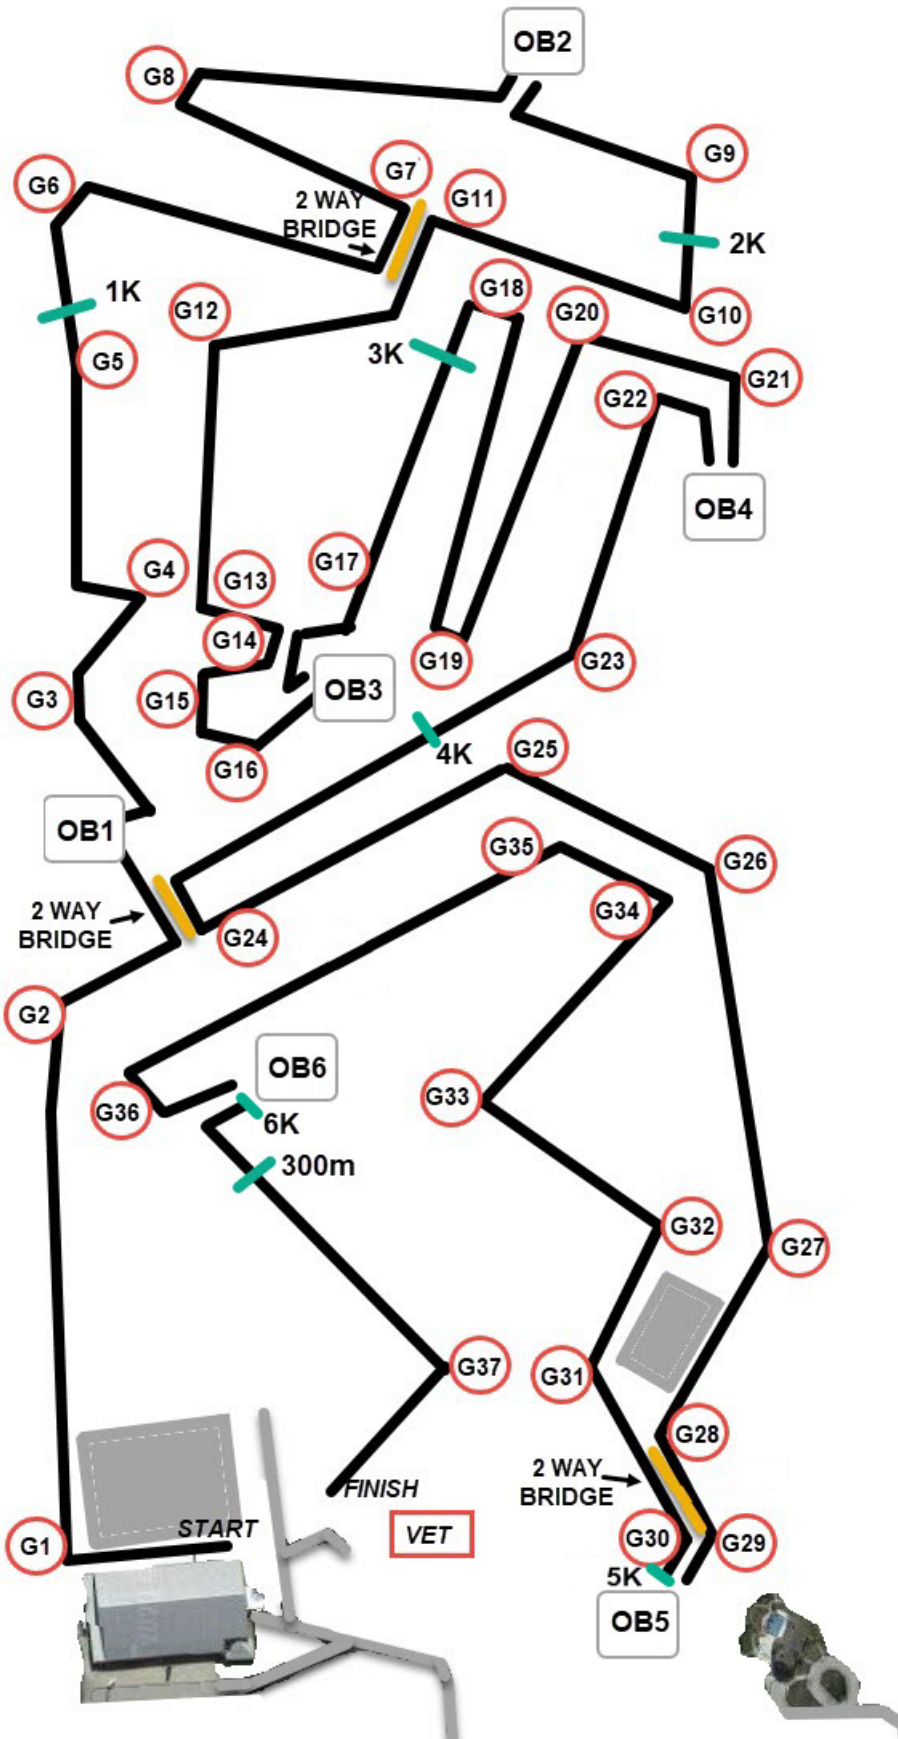

# INTERMEDIATE COURSE

## TCA Driving at the Draw II, October 2023

**Compulsory Turning Flags  
Intermediate (6.45k)**

Start	Obstacle 4
Gate 1	Gate 22
Gate 2	Gate 23
<b>Obstacle 1</b>	4K
Gate 3	Gate 24
Gate 4	Gate 25
Gate 5	Gate 26
1K	Gate 27
Gate 6	Gate 28
Gate 7	Gate 29
Gate 8	5K OB5
<b>Obstacle 2</b>	Gate 30
Gate 9	<b>Obstacle 5</b>
2K	Gate 31
Gate 10	Gate 32
Gate 11	Gate 33
Gate 12	Gate 34
Gate 13	Gate 35
Gate 14	Gate 36
Gate 15	6K in OB6
Gate 16	<b>Obstacle 6</b>
<b>Obstacle 3</b>	Gate 37
Gate 17	<b>Finish 6.45k</b>
3K	
Gate 18	
Gate 19	
Gate 20	
Gate 21	