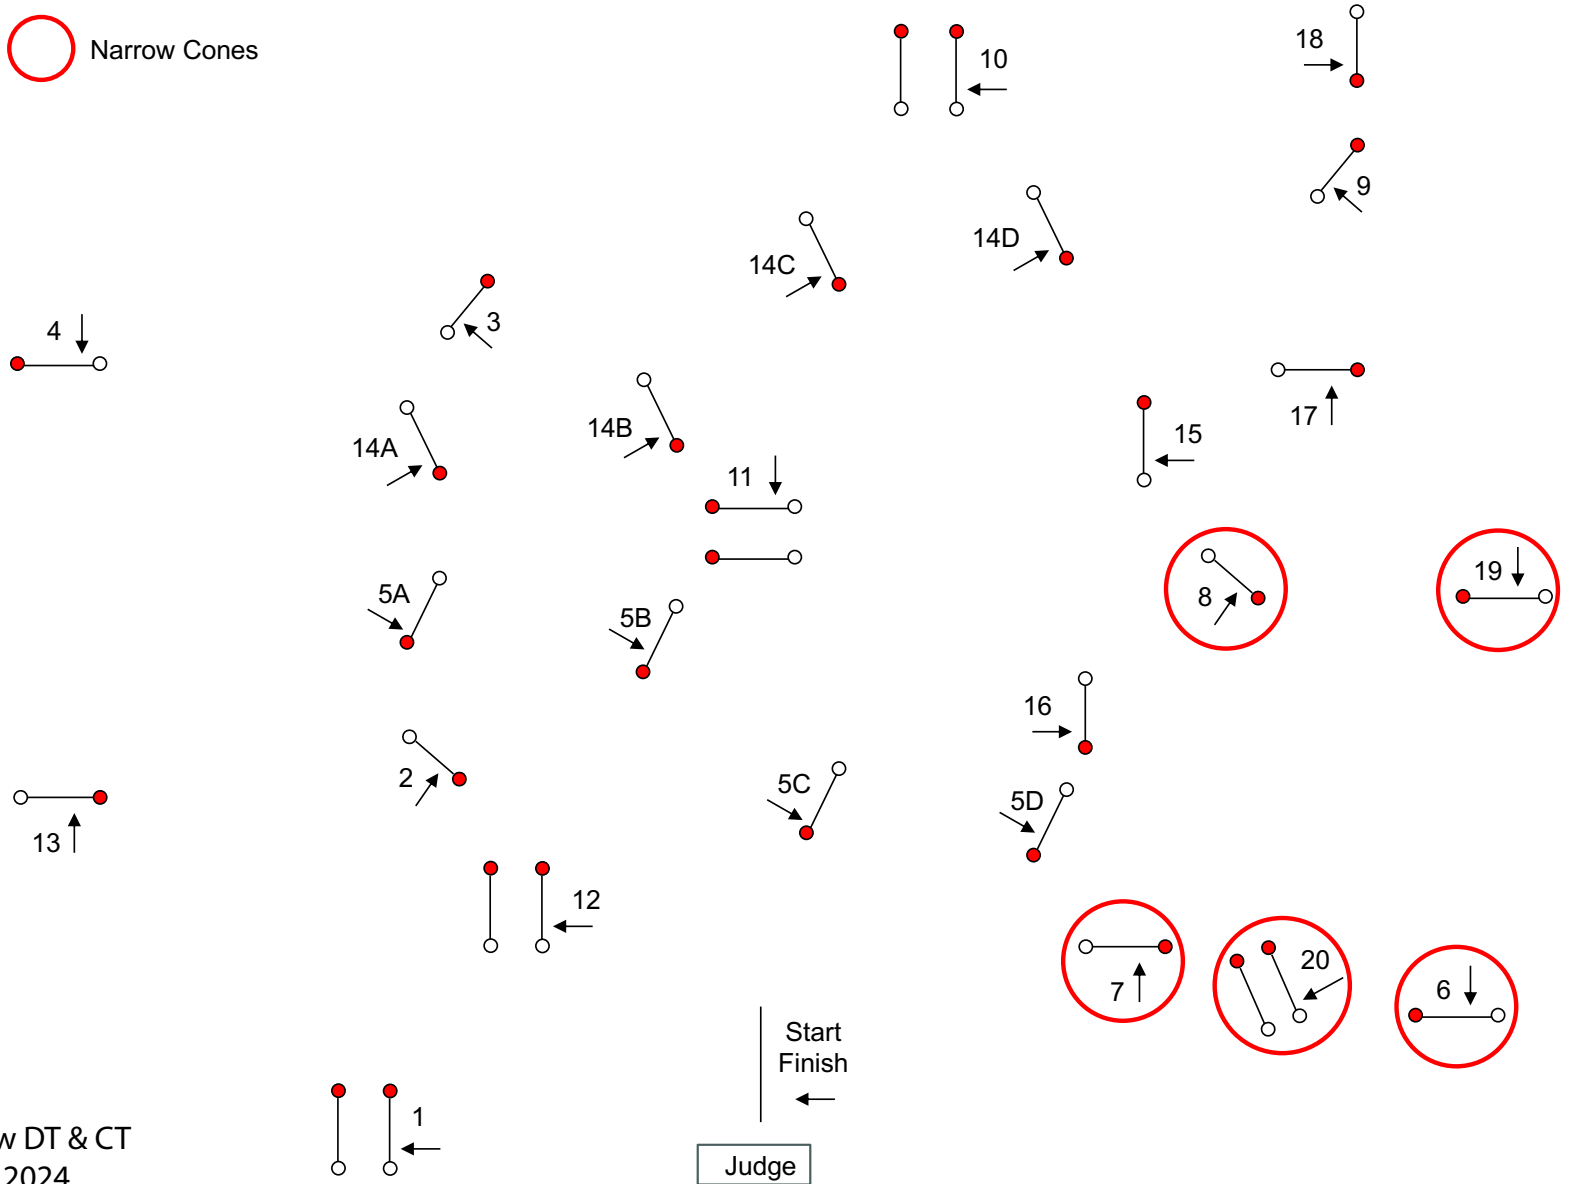

CONES MAP

 Narrow Cones

Willow Draw DT & CT
Spring 2024