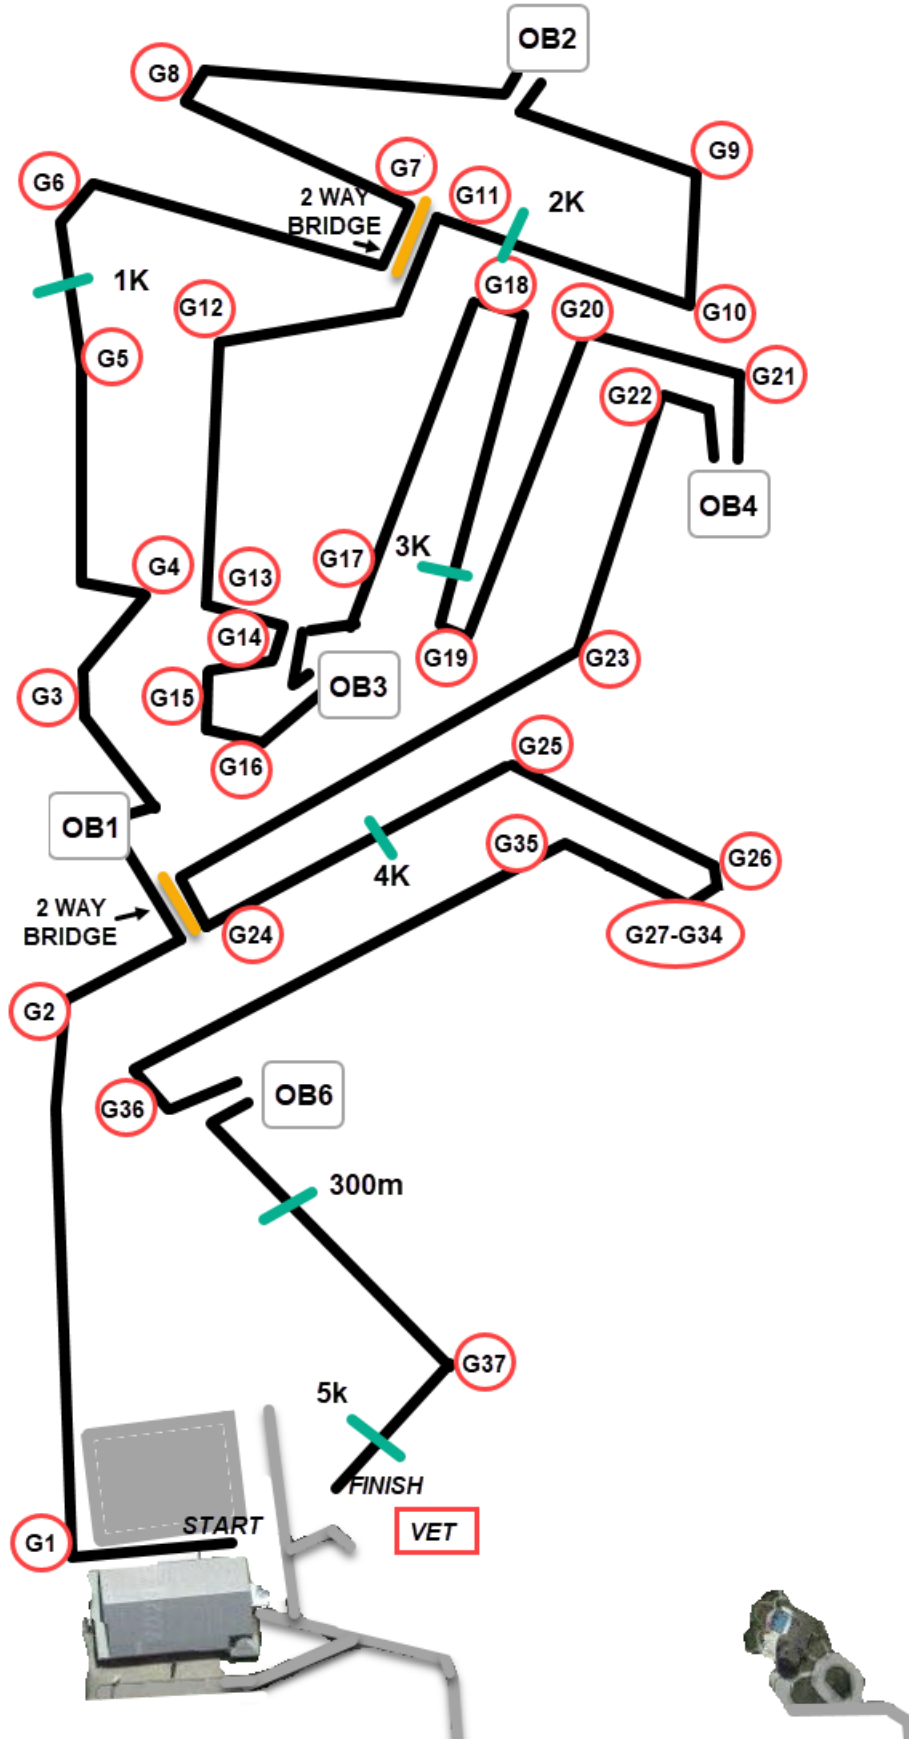

# TRAINING COURSE

## TCA Driving at the Draw II, October 2023

### Compulsory Turning Flags Training (5.15k)

<b>Start</b>	<b>Obstacle 4</b>
Gate 1	Gate 22
Gate 2	Gate 23
<b>Obstacle 1</b>	Gate 24
Gate 3	4K
Gate 4	Gate 25
Gate 5	Gate 26
1K	Gate 27-G34
Gate 6	Gate 35
Gate 7	Gate 36
Gate 8	<b>Obstacle 6</b>
<b>Obstacle 2</b>	Gate 37
Gate 9	5K
Gate 10	<b>Finish 5.05k</b>
2K	
Gate 11	
Gate 12	
Gate 13	
Gate 14	
Gate 15	
Gate 16	
<b>Obstacle 3</b>	
Gate 17	
Gate 18	
3K	
Gate 19	
Gate 20	
Gate 21	