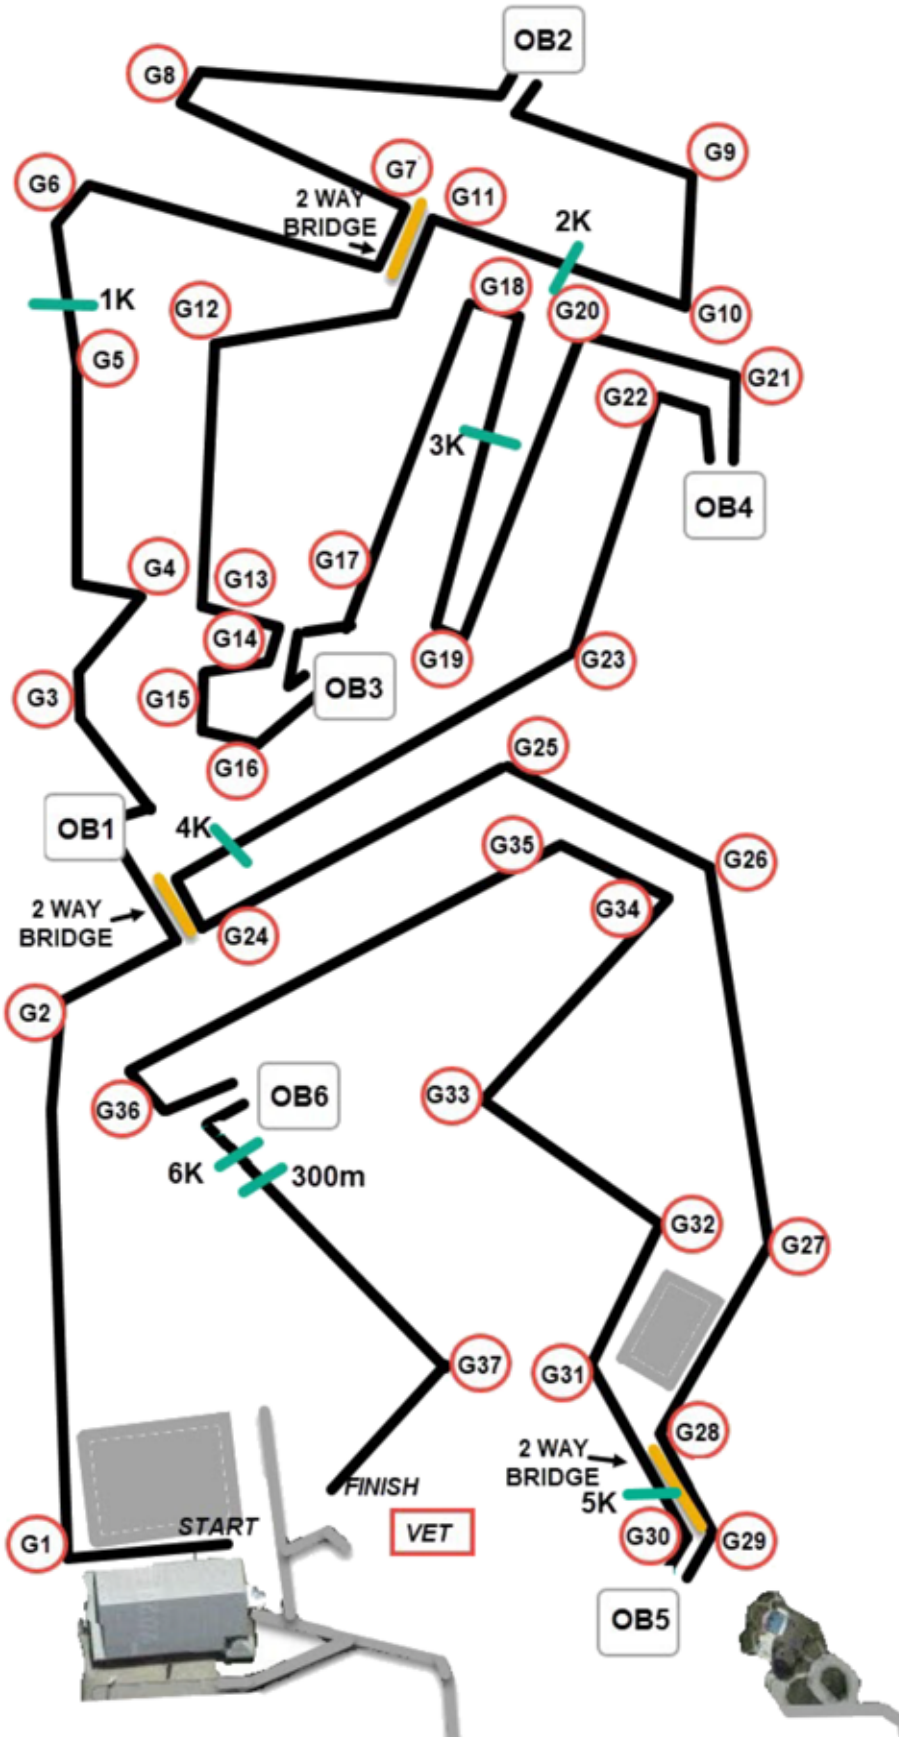

PRELIMINARY COURSE

TCA Driving at the Draw II, October 2023

Compulsory Turning Flags
Preliminary (6.3k)

Start	Obstacle 4
Gate 1	Gate 22
Gate 2	Gate 23
Obstacle 1	4K
Gate 3	Gate 24
Gate 4	Gate 25
Gate 5	Gate 26
1K	Gate 27
Gate 6	Gate 28
Gate 7	Gate 29
Gate 8	Obstacle 5
Obstacle 2	Gate 30
Gate 9	5K
Gate 10	Gate 31
2K	Gate 32
Gate 11	Gate 33
Gate 12	Gate 34
Gate 13	Gate 35
Gate 14	Gate 36
Gate 15	Obstacle 6
Gate 16	6K in OB6
Obstacle 3	Gate 37
Gate 17	Finish 6.3k
Gate 18	
3K	
Gate 19	
Gate 20	
Gate 21	