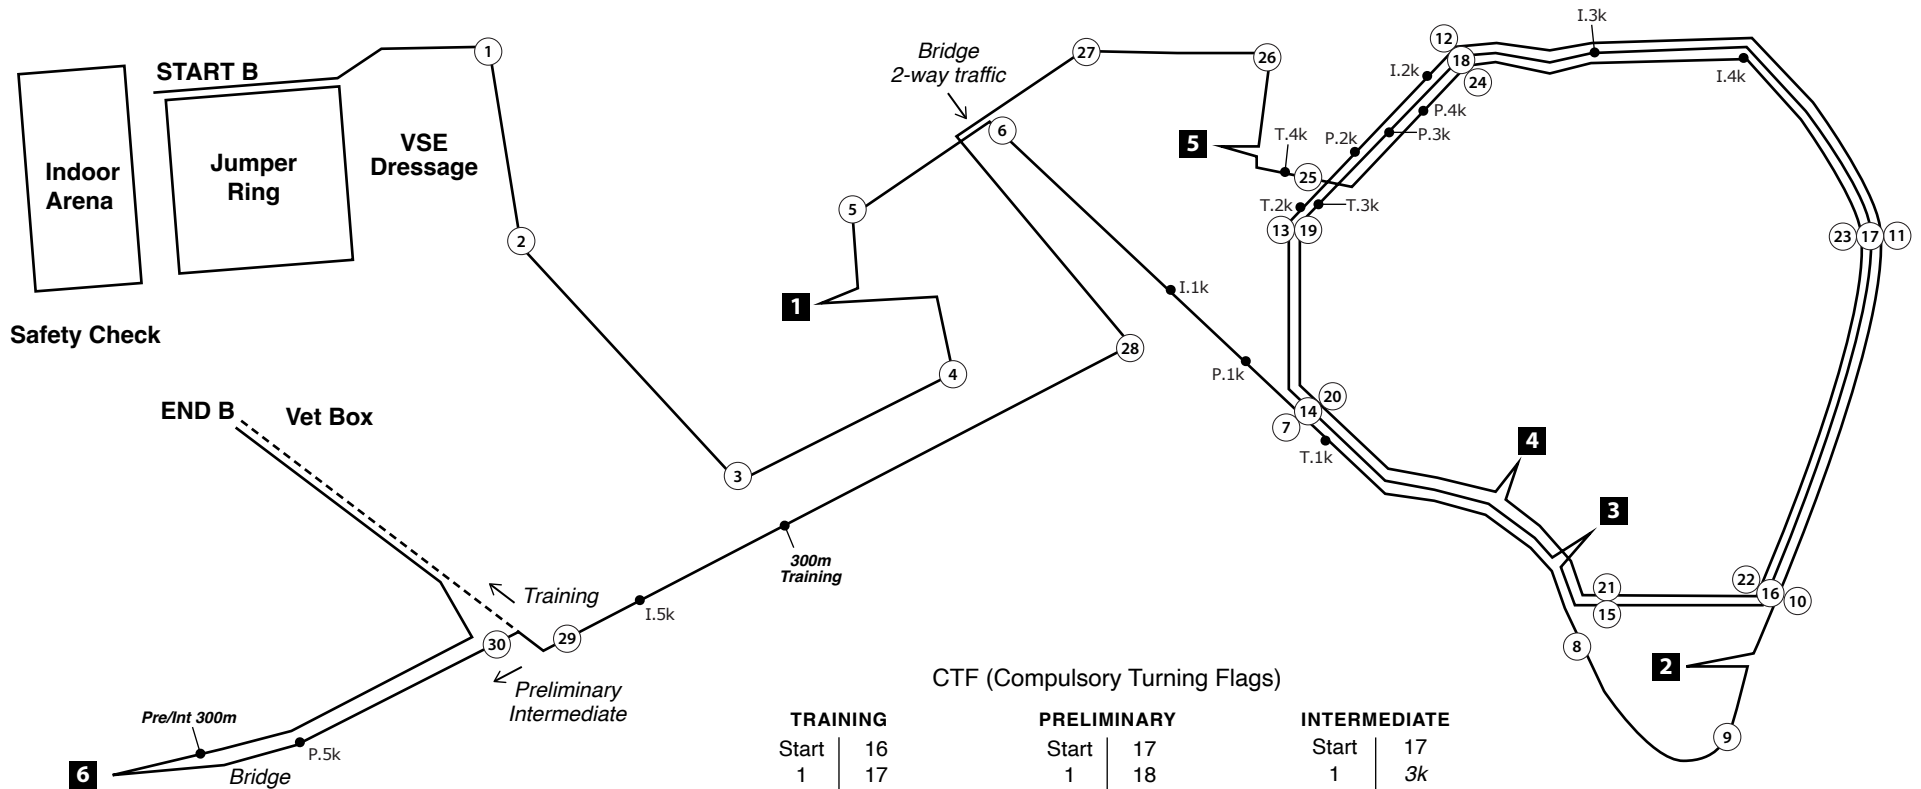

Willow Draw Driving Trial 2023

Section B

CTF (Compulsory Turning Flags)

TRAINING		PRELIMINARY		INTERMEDIATE	
Start	16	Start	17	Start	17
1	17	1	18	1	3k
2	18	2	3k	2	18
3	3k	3	19	3	19
4	19	4	20	4	20
Obs.1	20	Obs.1	Obs.4	Obs.1	Obs.4
5	Obs.4	5	21	5	21
6	21	6	22	6	22
7	22	1k	23	1k	23
1k	23	7	24	7	4k
8	24	8	4k	8	24
9	25	9	25	9	25
Obs.2	4k	Obs.2	Obs.5	Obs.2	Obs.5
10	Obs.5	10	26	10	26
11	26	11	27	11	27
12	27	12	28	12	28
2k	28	2k	29	2k	5k
13	300m	13	30	13	29
14	29	14	5k	14	30
Obs.3	End	Obs.3	Obs.6	Obs.3	Obs.6
15		15	300m	15	300m
		16	End	16	End

T - 4.96k

P - 5.61k

I - 5.84k